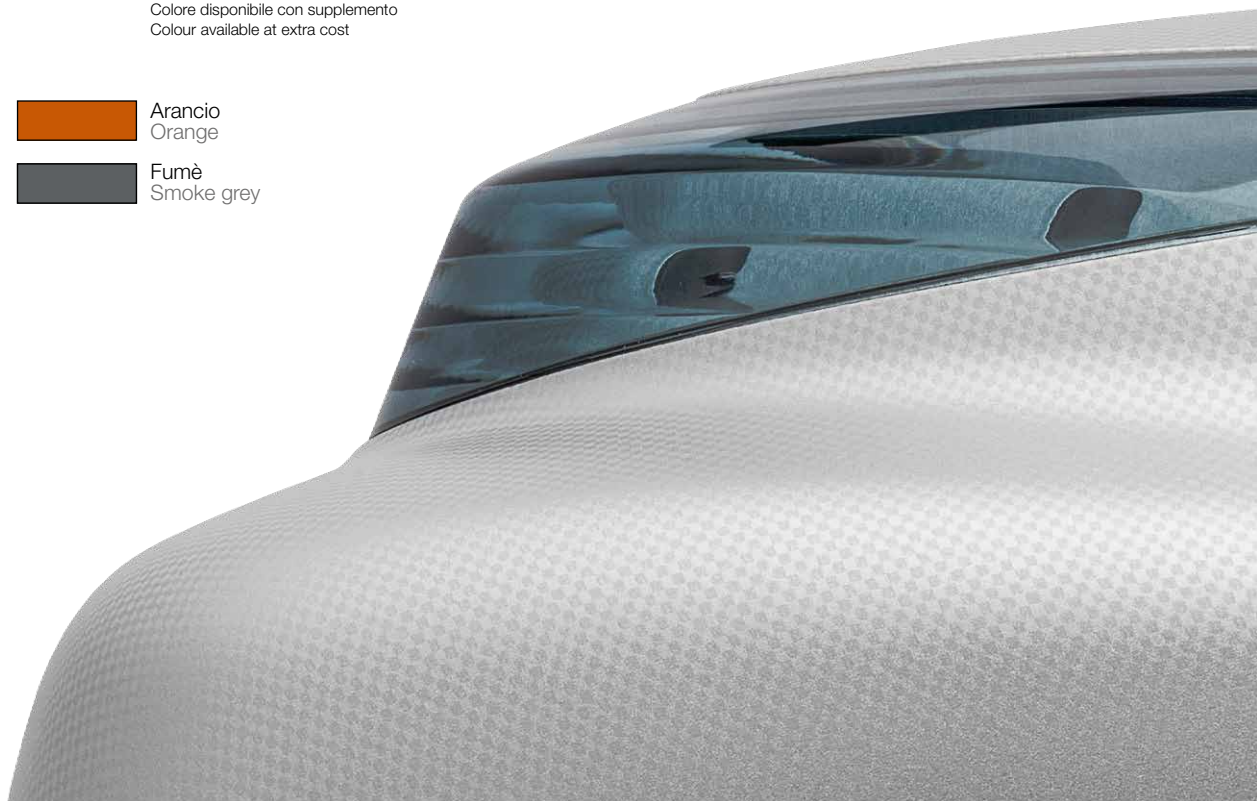

PERSONALIZZAZIONI CUSTOMIZATIONS

Supplemento per colore cromo
Extra cost for chromium version

Supplemento per colorazioni personalizzate (min. 100 pz.)
Extra cost for customized colours (100 pcs. min.)

Adesivi (min. 200 pz.) Serigrafie (min. 50 pz.) Decalco (min. 50 pz.)
Embossed stickers (200 pcs. min.) Serigraphies (50 pcs. min.) Decal (50 pcs. min.)

security&safety
award 2008

TOP SELECTION
DESIGN